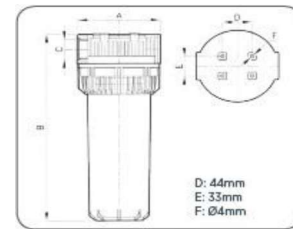

⊙ DIMENSIONS

* Made to order

FP3 - with brass inserts - opaque sump

Code	Length inches	Port Size	Dimension (axb) mm	Box Qty	Box Wt kg	Box Dimensions axbxc mm	Price	B
A2030010	5	¼"	118 x 170	24	16.75	570X430X440	£12.38	
A2030020	7	¼"	118 x 225	12	10.26	570X280X450	£13.04	
A2030030	9%	¼"	118 x 302	12	11.16	570X360X450	£13.69	
A2030040	20	¼"	118 x 562	6	9.41	640X500X350	£39.12	
A2030050	5	⅜"	118 x 170	24	16.75	570X430X440	£12.38	
A2030060	7	⅜"	118 x 225	12	10.26	570X280X450	£13.04	
A2030070	9%	⅜"	118 x 302	12	11.16	570X360X450	£13.69	
A2030080	20	⅜"	118 x 562	6	9.41	640X500X350	£39.12	
A2030090	5	½"	122 x 178	24	19.03	570X430X440	£13.64	
A2030100	7	½"	122 x 233	12	11.39	570X280X450	£14.81	
A2030110	9%	½"	122 x 310	12	12.29	570X360X450	£16.80	
A2030120	20	½"	123 x 570	6	9.98	640X500X350	£45.64	
A2030130	5	¾"	122 x 185	24	18.57	570X430X440	£13.64	
A2030140	7	¾"	122 x 240	12	11.13	570X280X450	£14.81	
A2030150	9%	¾"	122 x 317	12	12.02	570X360X450	£16.00	
A2030160	20	¾"	122 x 577	6	9.85	640X500X350	£45.64	
A2030170	5	1"	122 x 193	24	19.36	570X430X440	£13.64	
A2030180	7	1"	122 x 248	12	11.53	570X280X450	£14.81	
A2030190	9%	1"	122 x 325	12	12.45	570X360X450	£16.00	
A2030200	20	1"	122 x 585	6	10.15	640X500X350	£45.64